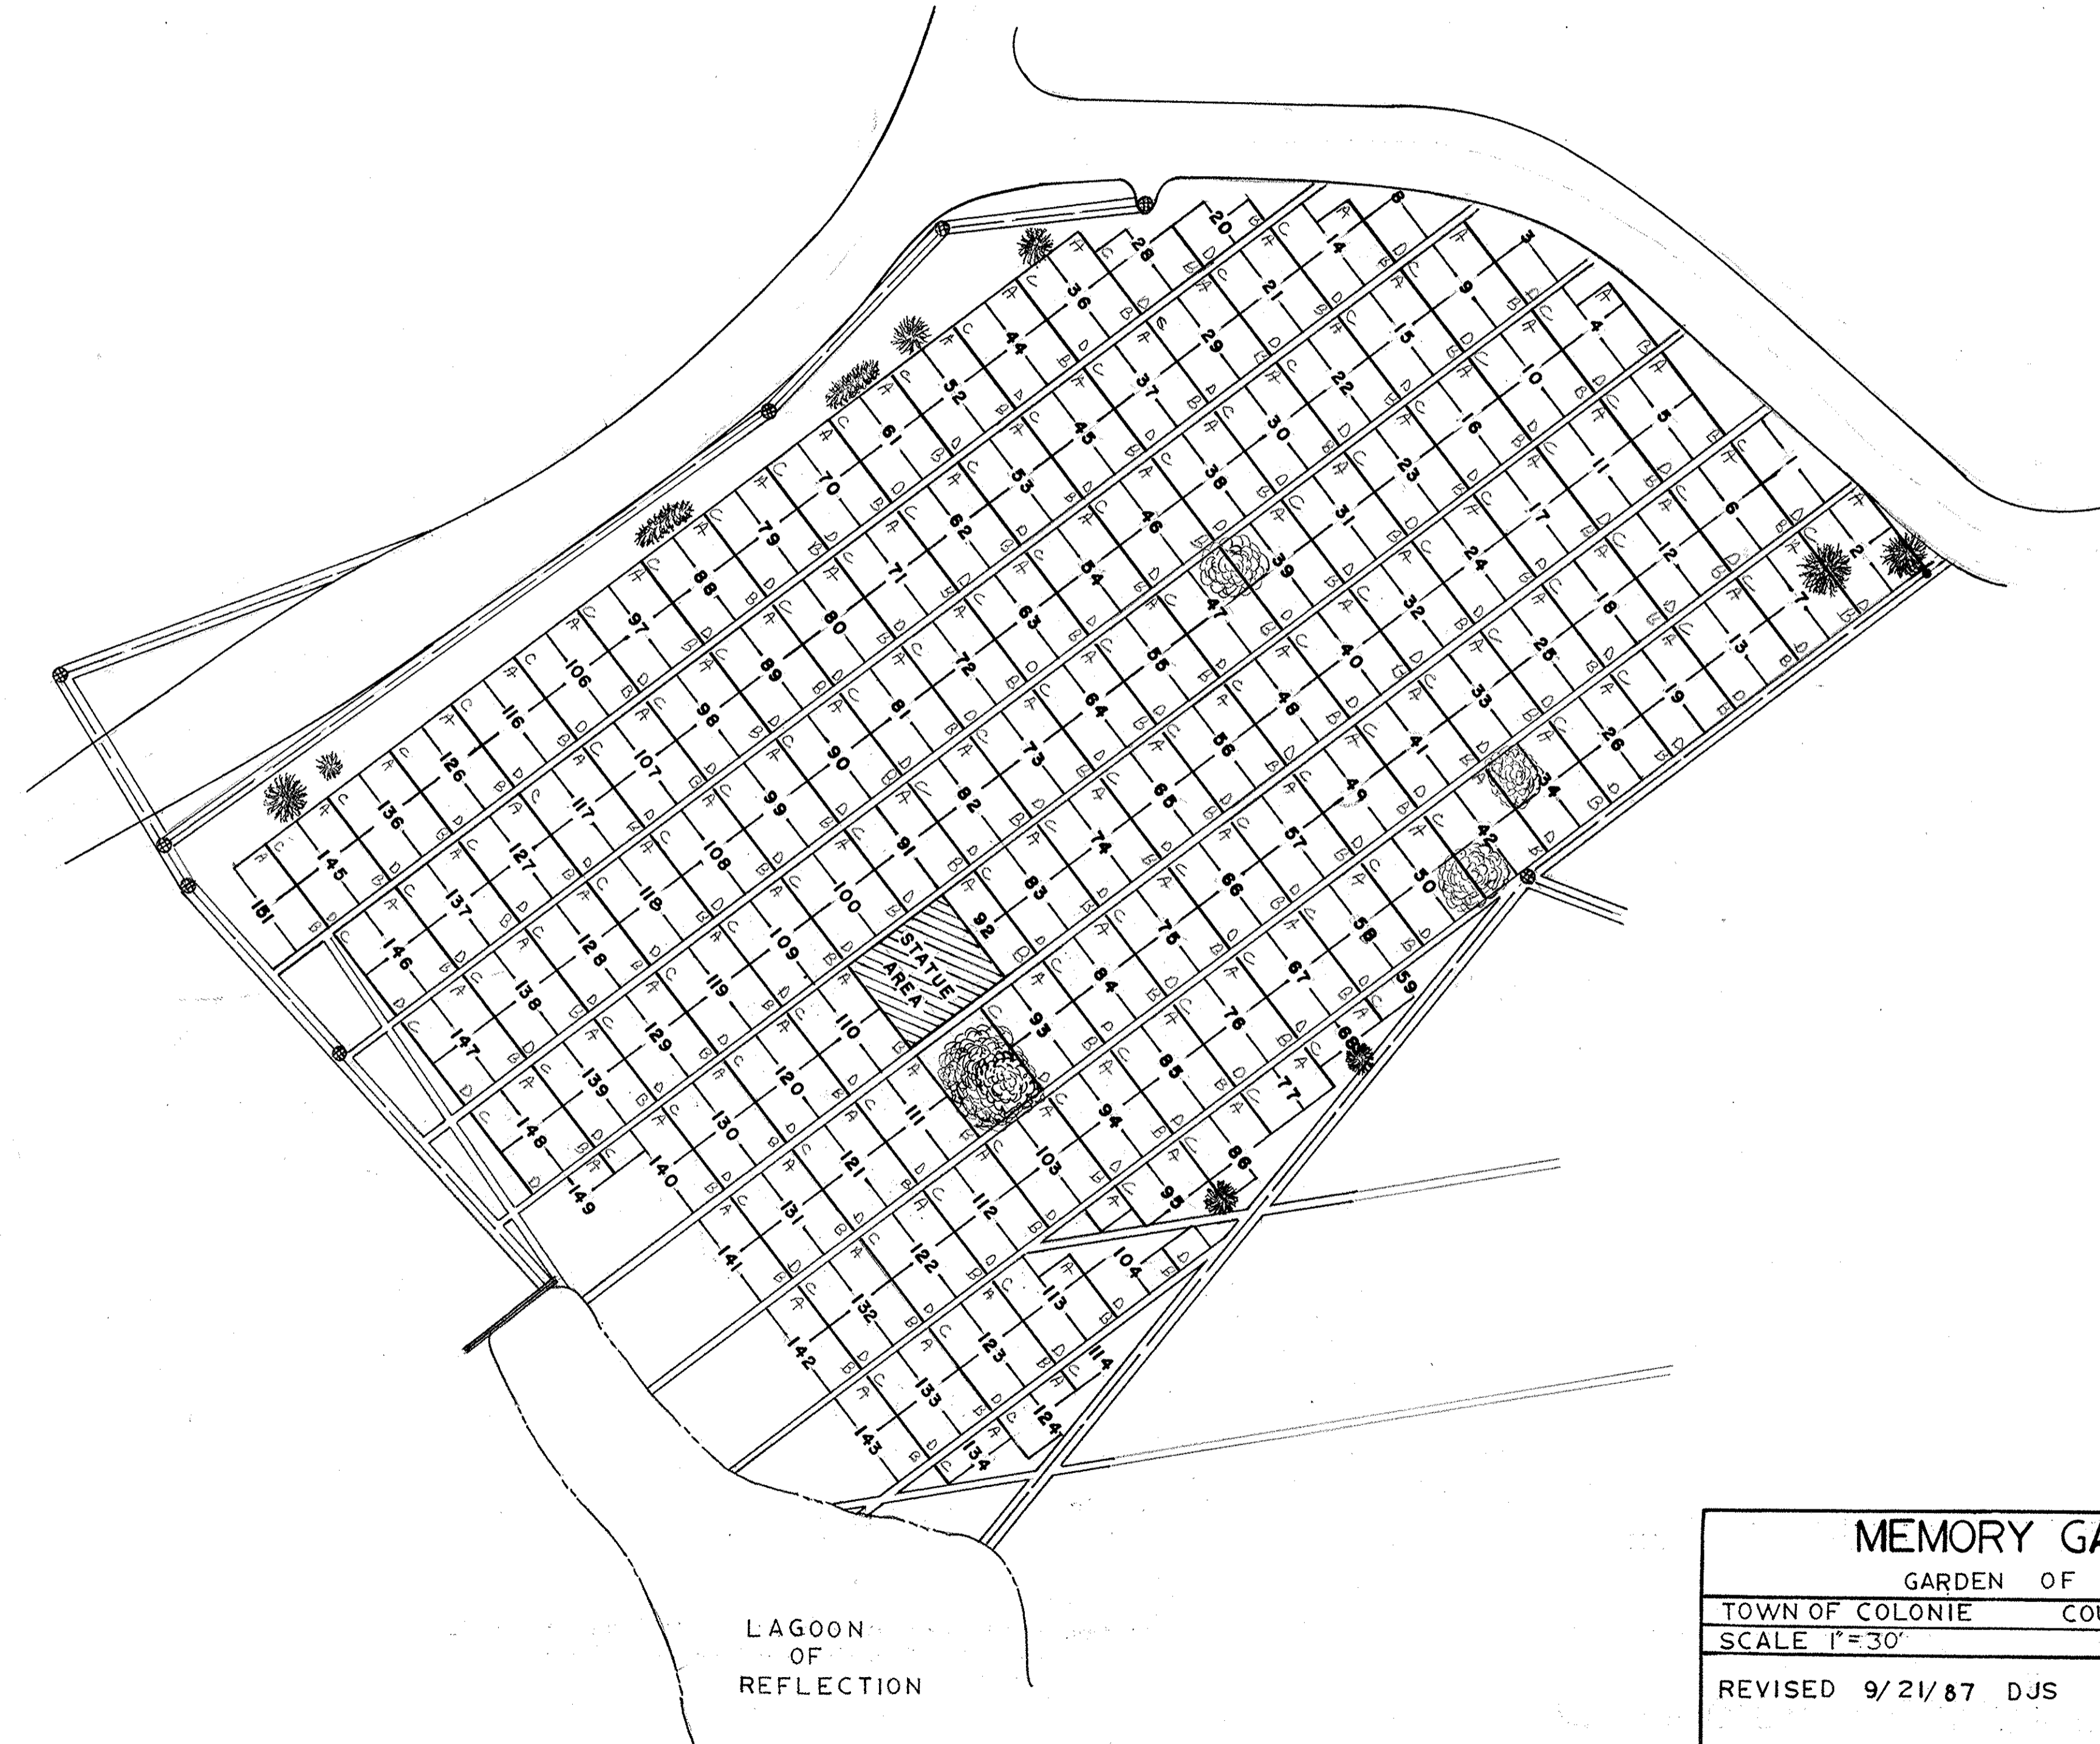

TYPICAL PLOT LAYOUT  
SCALE: 1" = 5'-0"

MEMORY GARDENS  
GARDEN OF HOPE  
TOWN OF COLONIE COUNTY OF ALBANY  
SCALE 1"=30'  
REVISED 9/21/87 DJS  
ORIGINAL CT MALE 7/18/74